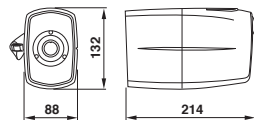

TRC-3W employs new handy strap which enables easy and active operation with almost freehand feeling. Whistle function is provided with 2 steps volume control.

Everybody can enjoy easy operation at all events by its innovative compact and fashionable design.

- **Power supply** Dry-cell battery R6PU (AA size battery) x 4
- **Output** Rated: 3W Max.: 4W
- **Whistle frequency** 3kHz (modulation frequency: 20Hz)
- **Distance range** Voice: Approx. 100m
  Whistle: Approx. 50m (min.)
  125m (max.)
- **Battery life** Voice: Approx. 10hours
  Whistle: Approx. 180minutes (min.)
  40minutes (max.)
- **Finish** (ASA resin): White
- **Mass** Approx. 600g (excluding batteries)