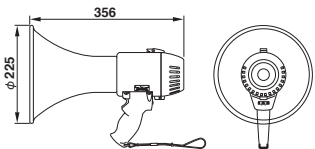

- **Power supply** Dry-cell battery R14PU (C size battery) x 8
- **Output** Rated: 15W Max.: 25W
- **Siren frequency** 400Hz~800Hz, Cycle period 5 sec.
- **Distance range** Voice: Approx. 400m
  Siren: Approx. 500m
- **Battery life** Voice: Approx. 17hours
  Siren: Approx. 30minutes
- **Finish** Horn mouth (Aluminum): White
  Reflector, Body, Grip (ABS resin): Red
- **Mass** Approx. 1.4kg (excluding batteries)

3W Mini Megaphones

TRC-3W