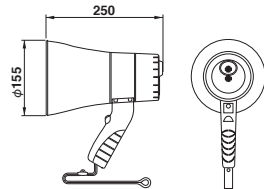

Power supply Dry-cell battery R6PU (AA size battery) x 6
Output Rated: 6W Max.: 10W
Distance range Voice: Approx. 250m
Battery life Voice: Approx. 10hours
Finish Horn mouth, Cover (ASA resin): Light blue
Body, Handle (ASA resin): Gray
Mass Approx. 630g (excluding batteries)

JIS C 0920
IEC 60529 (IP65)