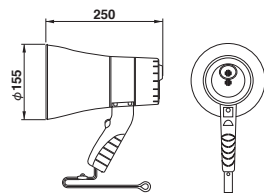

TR-215SA features colorful compact design including strong splash-proof construction, drastic reduction in size and weight from former products (TR-215 series). The new wave designed horn can make mild and clarity sound. TR-215SA is built-in Siren type, these function help to call attention and hold evacuation guidance, etc.