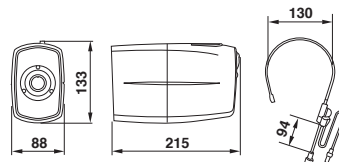

- **Power supply** Dry-cell battery R6PU (AA size battery) x 4
- **Output** Rated: 3W Max.: 4W
- **Whistle frequency** 3kHz (modulation frequency: 20Hz)
- **Distance range** Voice: Approx. 160m
  Whistle: Approx. 50m (min.)
  125m (max.)
- **Battery life** Voice: Approx. 7hours
  Whistle: Approx. 180minutes (min.)
  40minutes (max.)
- **Finish** (ABS resin): Light blue gray
- **Mass** Approx. 637g (excluding batteries)