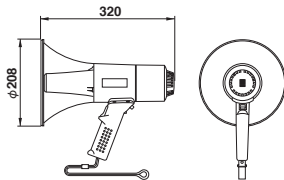

The splash-proof construction protects the megaphone from light rain, while the clear horn allows easier visual confirmation of those being spoken to, making it easier to speak and communicate more effectively.
TR-315W is built-in Whistle type, this function help to call attention and hold evacuation guidance, etc.

Power supply	Dry-cell battery R14PU (C size battery) x 6
Output	Rated: 15W Max.: 20W
Distance range	Voice: Approx. 315m Whistle: Approx. 500m <TR-315W>
Battery life	Voice: Approx. 18hours Whistle: Approx. 40minutes <TR-315W>
Finish	Horn mouth (ASA resin): Clear blue Body (ASA resin): Light blue
Mass	Approx. 1.1kg (excluding batteries)

JIS C 0920
IEC 60529 (IP54)