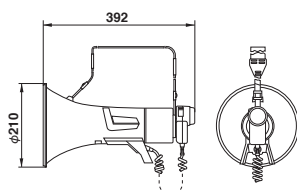

JIS C 0920
IEC 60529 (IP54)

13W Megaphone

TR-320

TR-320 can deliver sound to far distance.
TR-320 is light and enough body, can operate with TR-320 on the shoulder.

Power supply	Dry-cell battery R14PU (C size battery) x 6
Output	Rated: 13W Max.: 20W
Distance range	Voice: Approx. 400m
Battery life	Voice: Approx. 12hours
Finish	(ABS resin): White
Mass	Approx. 1.3kg (excluding batteries)