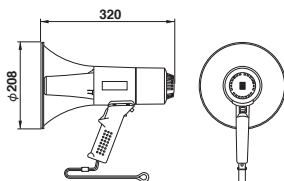

The splash-proof construction protects the megaphone from light rain, while the clear horn allows easier visual confirmation of those being spoken to, making it easier to speak and communicate more effectively.
TR-315S is built-in Siren type, this function help to call attention and hold evacuation guidance, etc.

Power supply	Dry-cell battery R14PU (C size battery) x 6
Output	Rated: 15W Max.: 20W
Siren frequency	400Hz~800Hz, Cycle period 5 sec.
Distance range	Voice: Approx. 315m Siren: Approx. 500m
Battery life	Voice: Approx. 18hours Siren: Approx. 40minutes
Finish	Horn mouth (ASA resin): Clear red Body (ASA resin): Red
Mass	Approx. 1.1kg (excluding batteries)

JIS C 0920
IEC 60529 (IP54)