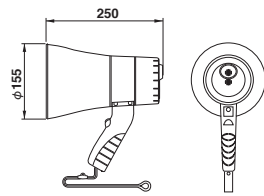

TR-215WA features colorful compact design including strong splash-proof construction, drastic reduction in size and weight from former products (TR-215 series). The new wave-designed horn can make mild and clarity sound. TR-215WA is built-in Whistle type, these function help to call attention and hold evacuation guidance, etc.

Power supply Dry-cell battery R6PU (AA size battery) x 6
Output Rated: 6W Max.: 10W
Whistle frequency 2.6kHz
Distance range Voice: Approx. 250m
Whistle: Approx. 315m
Battery life Voice: Approx. 10hours
Whistle: Approx. 30minutes
Finish Horn mouth, Cover(ASA resin): Yellow
Body, Handle (ASA resin): Gray
Mass Approx. 630g (excluding batteries)

JIS C 0920
IEC 60529 (IP65)