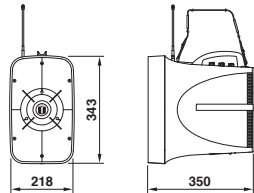

Power supply	Dry-cell battery R20PU (D size battery) x 8 DC10~16V (12V battery)	Option SD recorder unit SDU-300 Wireless tuner unit SU-350 (300MHz, Single)
Output	Rated: 30W Max.: 45W	
Distance range	Voice: Approx. 800m Whistle: Approx. 1000m	
Battery life	Voice: Approx. 22hours Whistle: Approx. 120 minutes	
External input jack	-20dBV 10kΩ/-52dBV 600Ω Unbalanced	
Finish	Body case (ASA resin): Light gray	
Mass	Approx. 4.1kg (excluding batteries) Approx. 4.0kg (excluding batteries) <TWB-300N>	
<Wireless tuner>	<TWB-300>	
Receiving frequency	322.025~322.150MHz, 322.250~322.400MHz (13 channels at 25kHz intervals)	JIS C 0920 IEC 60529 (IPX5)