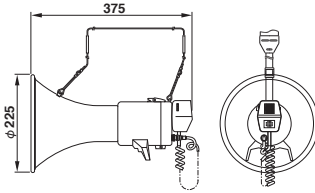

JIS C 0920
IEC 60529 (IP65)

Distance range

Please note that distance range may differ from mentioned range due to ambient noise.

15W Megaphones

TRM-55A

With metallic horn mouth, TRM-55A has output of 25W but is as light as 1.5kg (excluding batteries), assuring long fatigue-free operation.

- Power supply** Dry-cell battery R14PU (C size battery) x 8
- Output** Rated: 15W Max.: 25W
- Distance range** Voice: Approx. 500m
- Battery life** Voice: Approx. 17hours
- Finish** Horn mouth (Aluminum): Light gray
Reflector, Body (ABS resin): Blue
Mic. case (ABS resin): Light gray
Mic. case lid (ABS resin): Dark gray
Stand foot (ABS resin): Black
- Mass** Approx. 1.5kg (excluding batteries)