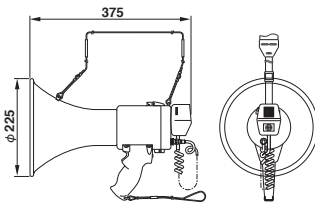

With metallic horn mouth, TRM-66A is provided with all the good points of the grip and shoulder-held type, easy to handle and highly portable.

- **Power supply** Dry-cell battery R14PU (C size battery) x 8
- **Output** Rated: 15W Max.: 25W
- **Distance range** Voice: Approx. 500m
- **Battery life** Voice: Approx. 17hours
- **Finish** Horn mouth (Aluminum): Light gray
  Reflector, Body (ABS resin): Blue
  Mic. case, Grip (ABS resin): Light gray
  Mic. case lid (ABS resin): Dark gray
- **Mass** Approx. 1.6kg (excluding batteries)