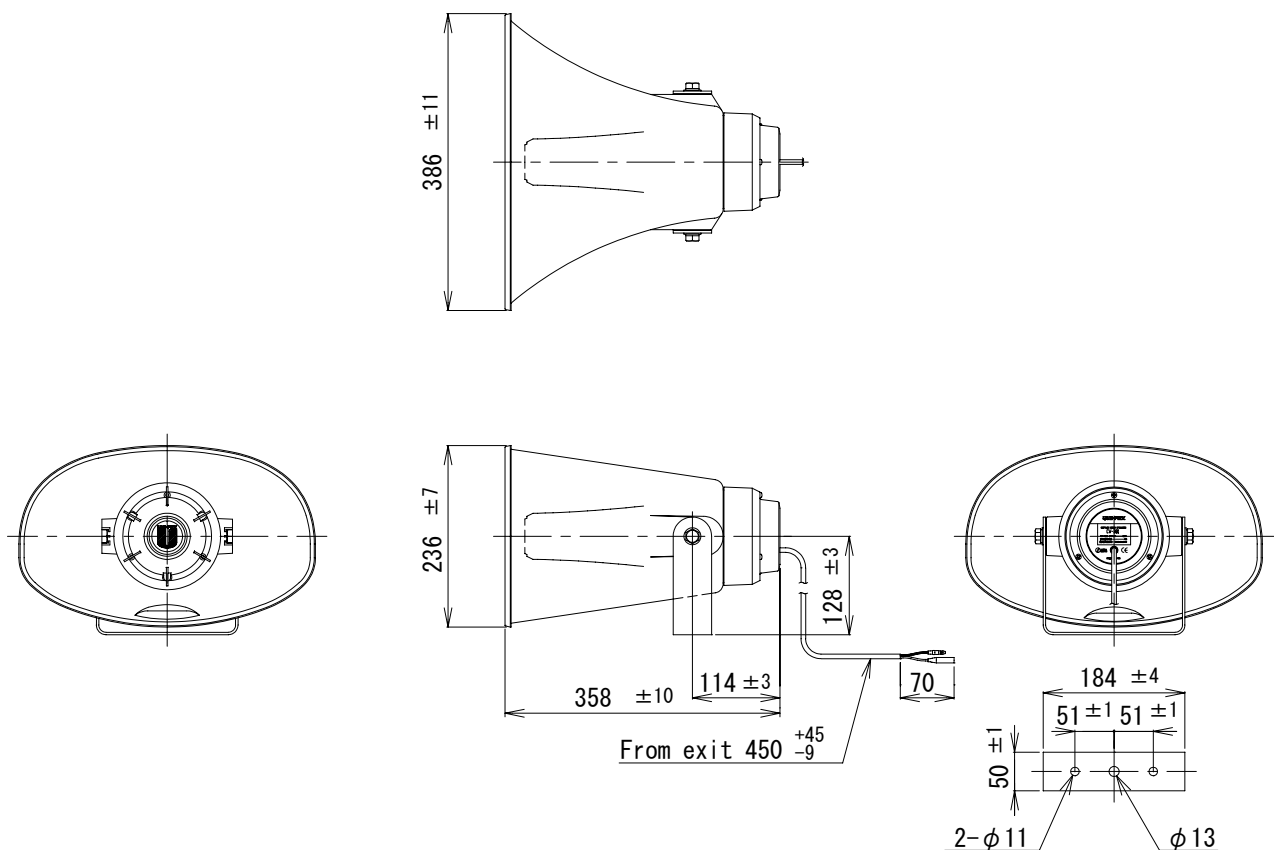

COMBINATION SPEAKER

CV-381A

RATED INPUT	20W
IMPEDANCE	8Ω
SOUND PRESSURE LEVEL	107dB (at 1m, 1W input)
FREQUENCY RESPONSE	250Hz~6.3kHz (Deviation ±20dB)
DIFFUSION	40° x 40° (Vertical x Horizontal, 2000Hz/-6dB)
FINISH	Horn Mouth(ASA Resin): Silver Gray (Munsell 5GY8.5/0.5) Reflector(ASA Resin): Silver Gray (Munsell 5GY8.5/0.5) Cover(ASA Resin): Silver Gray (Munsell 5GY8.5/0.5) Bracket(SPHC): Silver Gray (Munsell 5GY8.5/0.5)
FITTINGS	U-shaped Bracket L size
DIMENSIONS	386(W) x 236 (L) x 358(D) mm
MASS	Approx. 2.6kg
APPLICATION STANDARD	JIS C 0920(=IEC 60529, IP65)
ACCESSORIES	Instruction Manual x1