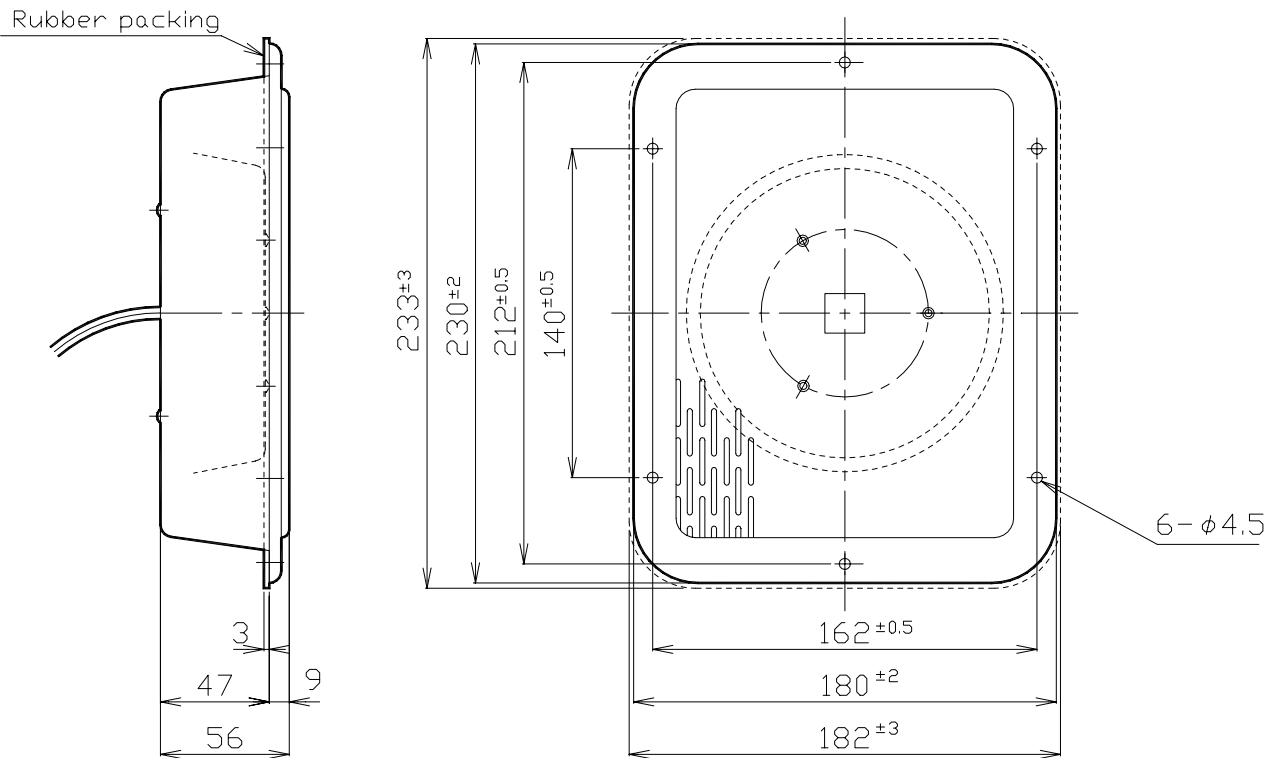

Specification

UNI-PEX

PANEL SPEAKER

FR-230K

RATED INPUT	10W
IMPEDANCE	8Ω
SOUND PRESSURE LEVEL	100dB (at 1m, 1W input)
FREQUENCY RESPONSE	550Hz~5kHz (Deviation 20dB)
FINISH	Horn Mouth (Aluminum): Gray (Munsell N6.5 Approx.) Reflector (Aluminum): Gray (Munsell N6.5 Approx.) Panel (Steel seat): Gray (Munsell N6.5 Approx.)
DIMENSIONS	230(W) × 180(H) × 56(D)mm
MASS	Approx. 1.2kg
ACCESSORY	Tapping Screw(φ4 × 16) × 6