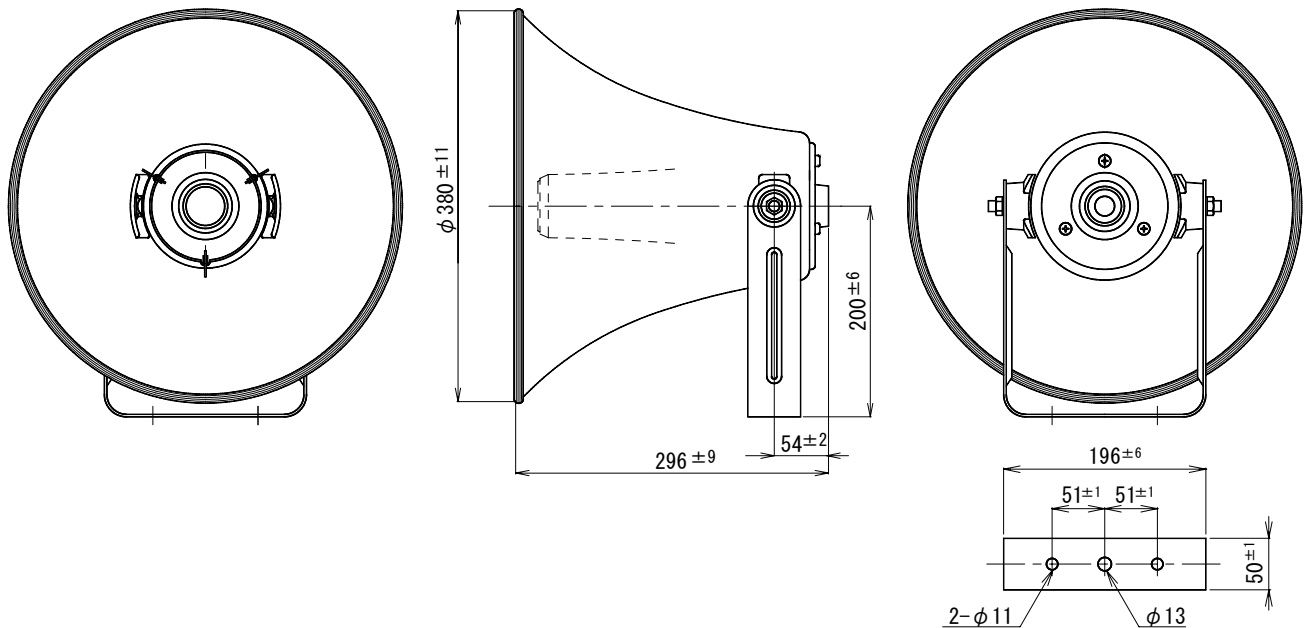

SEPARATE HORN

H-380A

LOW FREQUENCY CUT-OFF	220Hz
COUPLING	φ 34.925mm
FINISH	Horn Mouth (Aluminum): Light Gray (Munsell N7.0 approx.) Reflector (ABS resin): Light Gray (Munsell N7.0 approx.) Bracket (SPHC): Gray (Munsell N4.0 approx.)
FITTINGS	U-shape Bracket L-size
DIMENSIONS	φ 380 (Diam.) × 296 (Length) mm
MASS	Approx. 2.0kg