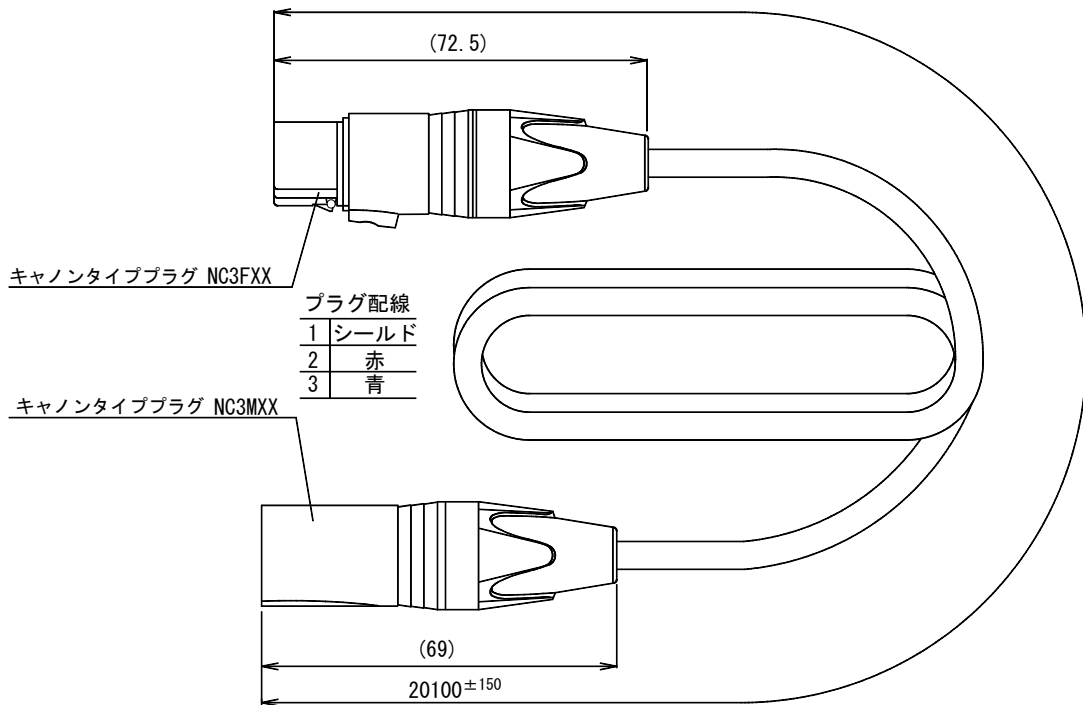

Specification

UNI-PEX

EXTENSION CORD

LM-120

IMPEDANCE	600Ω Balanced
CORD	2-cored shielded wire
LENGTH	Approx. 20m
MASS	Approx. 900g
CONNECTOR	XLR type plug (NC3FXX・NC3MXX)
APPLICABLE PRO	UNI-PEX All type microphone with XLR type plug