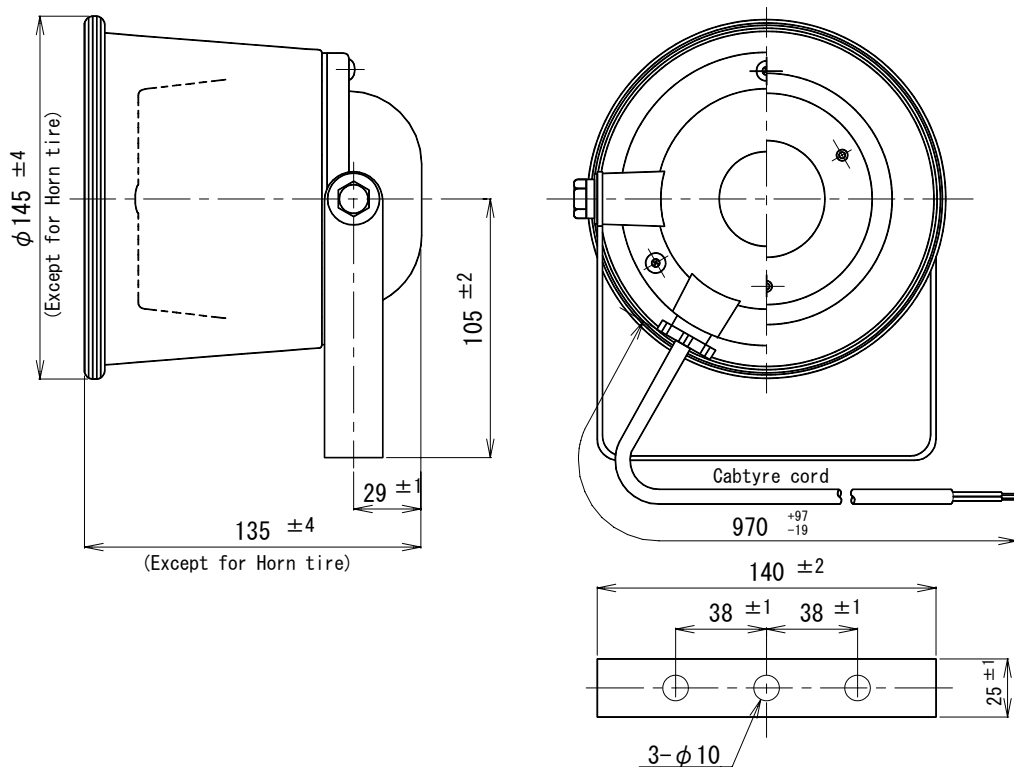

# Specification

**UNI-PEX**

## 10W MARINE SPEAKER WITH TRANSFORMER

### MA-15T

RATED INPUT	10W
RATED IMPEDANCE	1k $\Omega$ (10W), 2k $\Omega$ (5W) (High Impedance 100V Line, Initial setting is "1k $\Omega$ " at our factory)
SOUND PRESSURE LEVEL	100dB (at 1m, 1W input)
FREQUENCY RESPONSE	500Hz~5kHz (Deviation 20dB)
FINISH	Horn Mouth(Aluminum): Light green (Corrosion-proof coating), (Munsell 2.5G7/2 approx.) Reflector (Aluminum): Light green (Corrosion-proof coating), (Munsell 2.5G7/2 approx.) Cover (Die-cast): Light green (Corrosion-proof coating), (Munsell 2.5G7/2 approx.) Bracket (Stainless): Light green (Corrosion-proof coating), (Munsell 2.5G7/2 approx.)
FITTINGS	U-shape Bracket, S type
DIMENSIONS	$\phi$ 145(Daim.) $\times$ 135(L)mm
MASS	Approx. 1.6kg